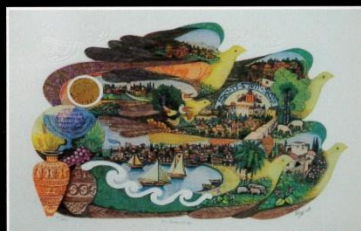

Amram Ebgi

SAFRAI
FINE ART
Founded 1935

19 King David Street, Jerusalem 94101, Israel Tel: 972-2-6254885
Fax 972-2-6240387 Email: safrai@safrai.com Website: www.safrai.com